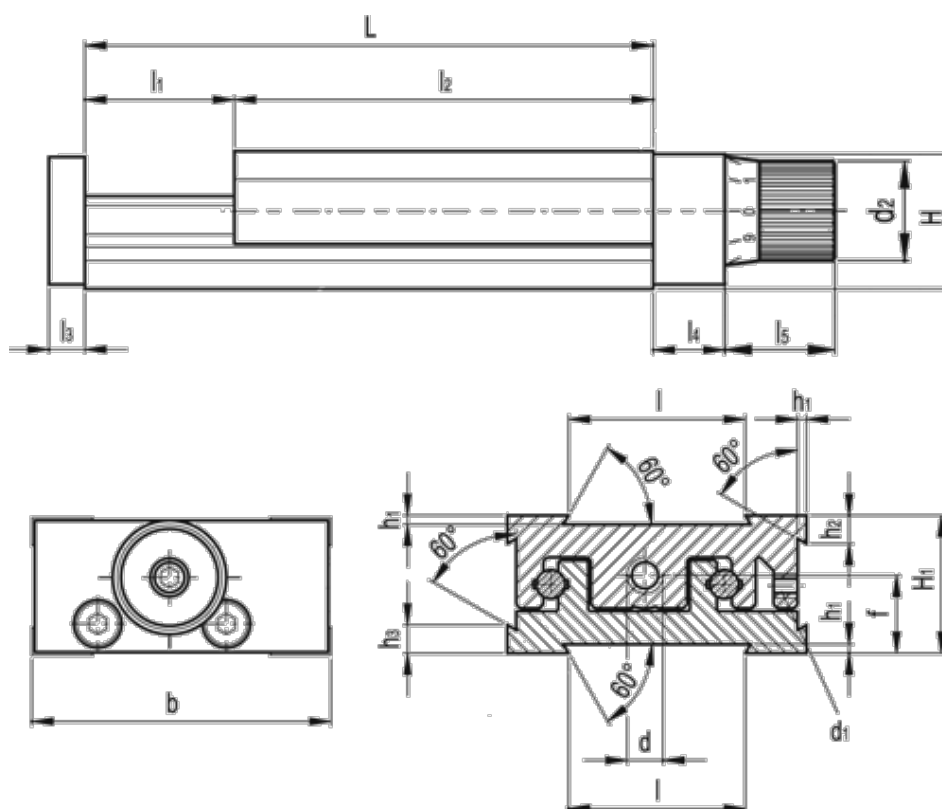

# Data Sheet

Article number: 20770011

Description: Adjustable slide unit  
GN 900-50-120-50-D-1

## Measures

$b = 50$	$h_2 = 4.5$
$d = M6 \times 1$	$h_3 = 7.0$
$d_1 = M4$	$l = 30$
$d_2 = 17$	$L - l_1 = 120 - 50$
$f = 13.0$	$l_2 = 70$
$H = 23.0$	$l_3 = 6$
$h_1 = 1.5$	$l_4 = 12$
$H_1 = 23$	$l_5 = 20$